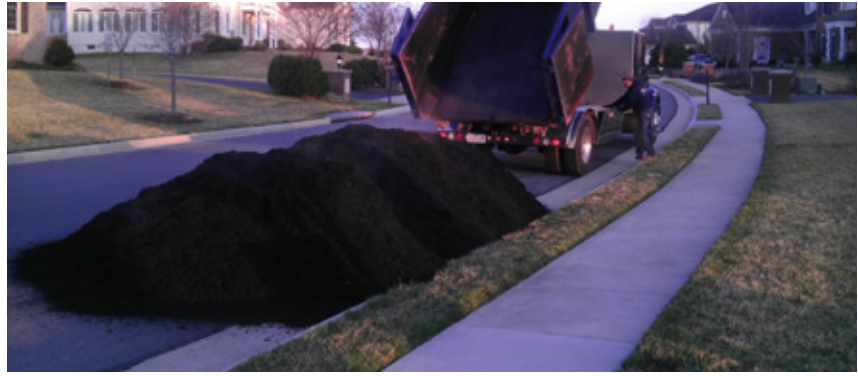

Product Synopsis | Ideal for most chassis cab types with a GVWR of 13,500-33,000lbs. Compatible with vehicles ranging from 60" CA to 138" CA. Quickly and safely change bodies in *under three minutes*. Easy interior cab controls for tight city & urban space.

CHALLENGES

- Equipment Transportation
- Limited Capital Budgets
- Season Specific Equipment
- Workers Comp Claims

"I was concerned for myself and my crew getting injured when putting our heavier equipment back in the dump truck due to the height."